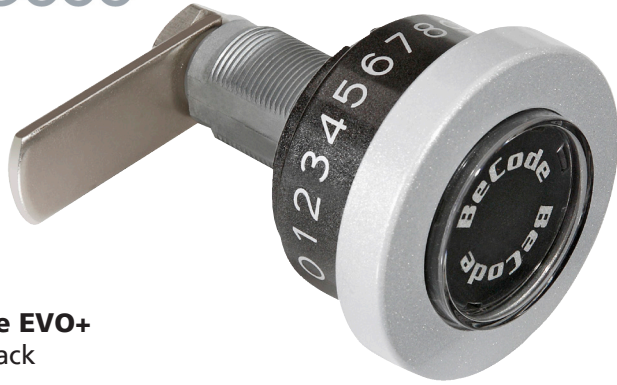

# EVO<sup>+</sup>

### BeCode EVO+

Base black

Ring silver Article-No. 7-1-0200

Ring white Article-No. 7-1-0212

### Advantages at a glance:

- with integrated cam lock
- installation possible for metal and for wooden doors
- quick and easy operation/ time savings
- no key or transponder required
- more than 1 million UserCode variations
- more than 10 billion MasterCode variations
- wireless installation
- abort function for incorrect code entry
- no external programming devices needed
- can be used right/left hand

Suitable for all door thicknesses up to a maximum of 19 mm