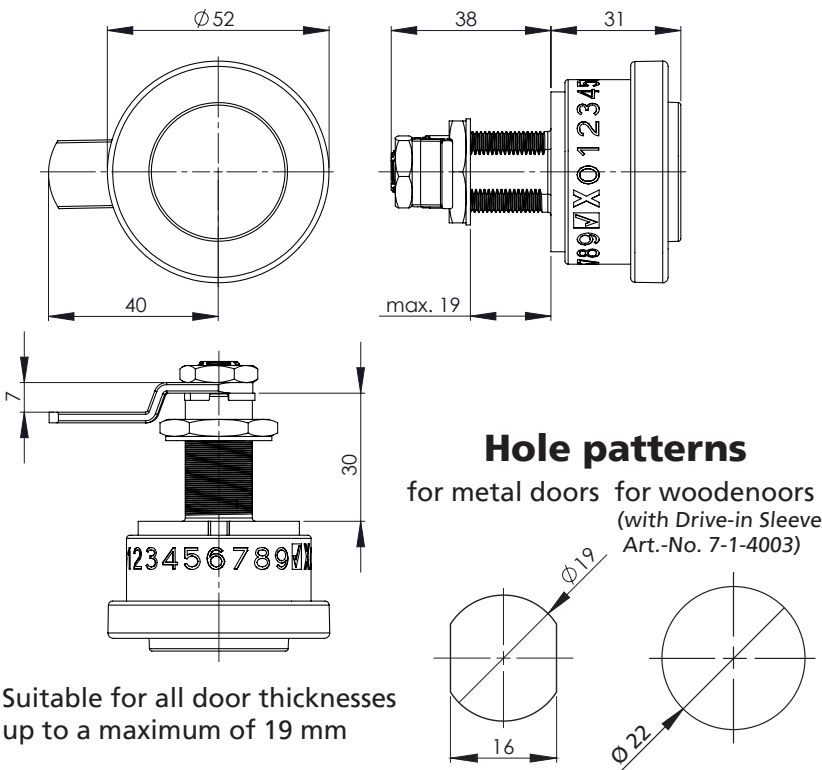

### BeCode EVO+

Base black

Ring silver Article-No. 7-1-0200

Ring white Article-No. 7-1-0212

Suitable for all door thicknesses up to a maximum of 19 mm

### Cams

Cam, straight  
40 mm

Article-No. 7-1-1400

Cam, cranked 4 mm  
40 mm

Article-No. 7-1-1404

Cam, cranked 7 mm  
40 mm

Article-No. 7-1-1407