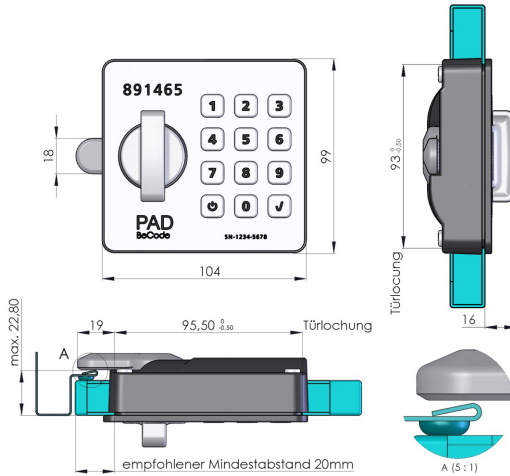

BeCode[®]
KEYLESS LOCK SYSTEMS

PAD
BeCode

Einbauanleitung Installation Instructions

Version 3.0
www.becode.com

Einbausituation
Metall-Front

Assembly situation
Metal-Front