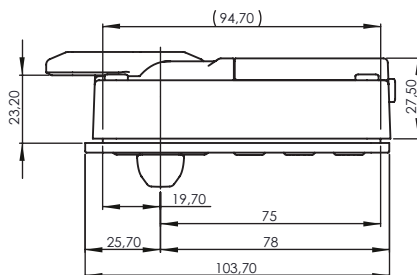

BeCode[®]
KEYLESS LOCK SYSTEMS

PAD
BeCode

Einbauanleitung Installation Instructions

Version 3.0
www.becode.com

Einbausituation
Metall-Front

Assembly situation
Metal-Front